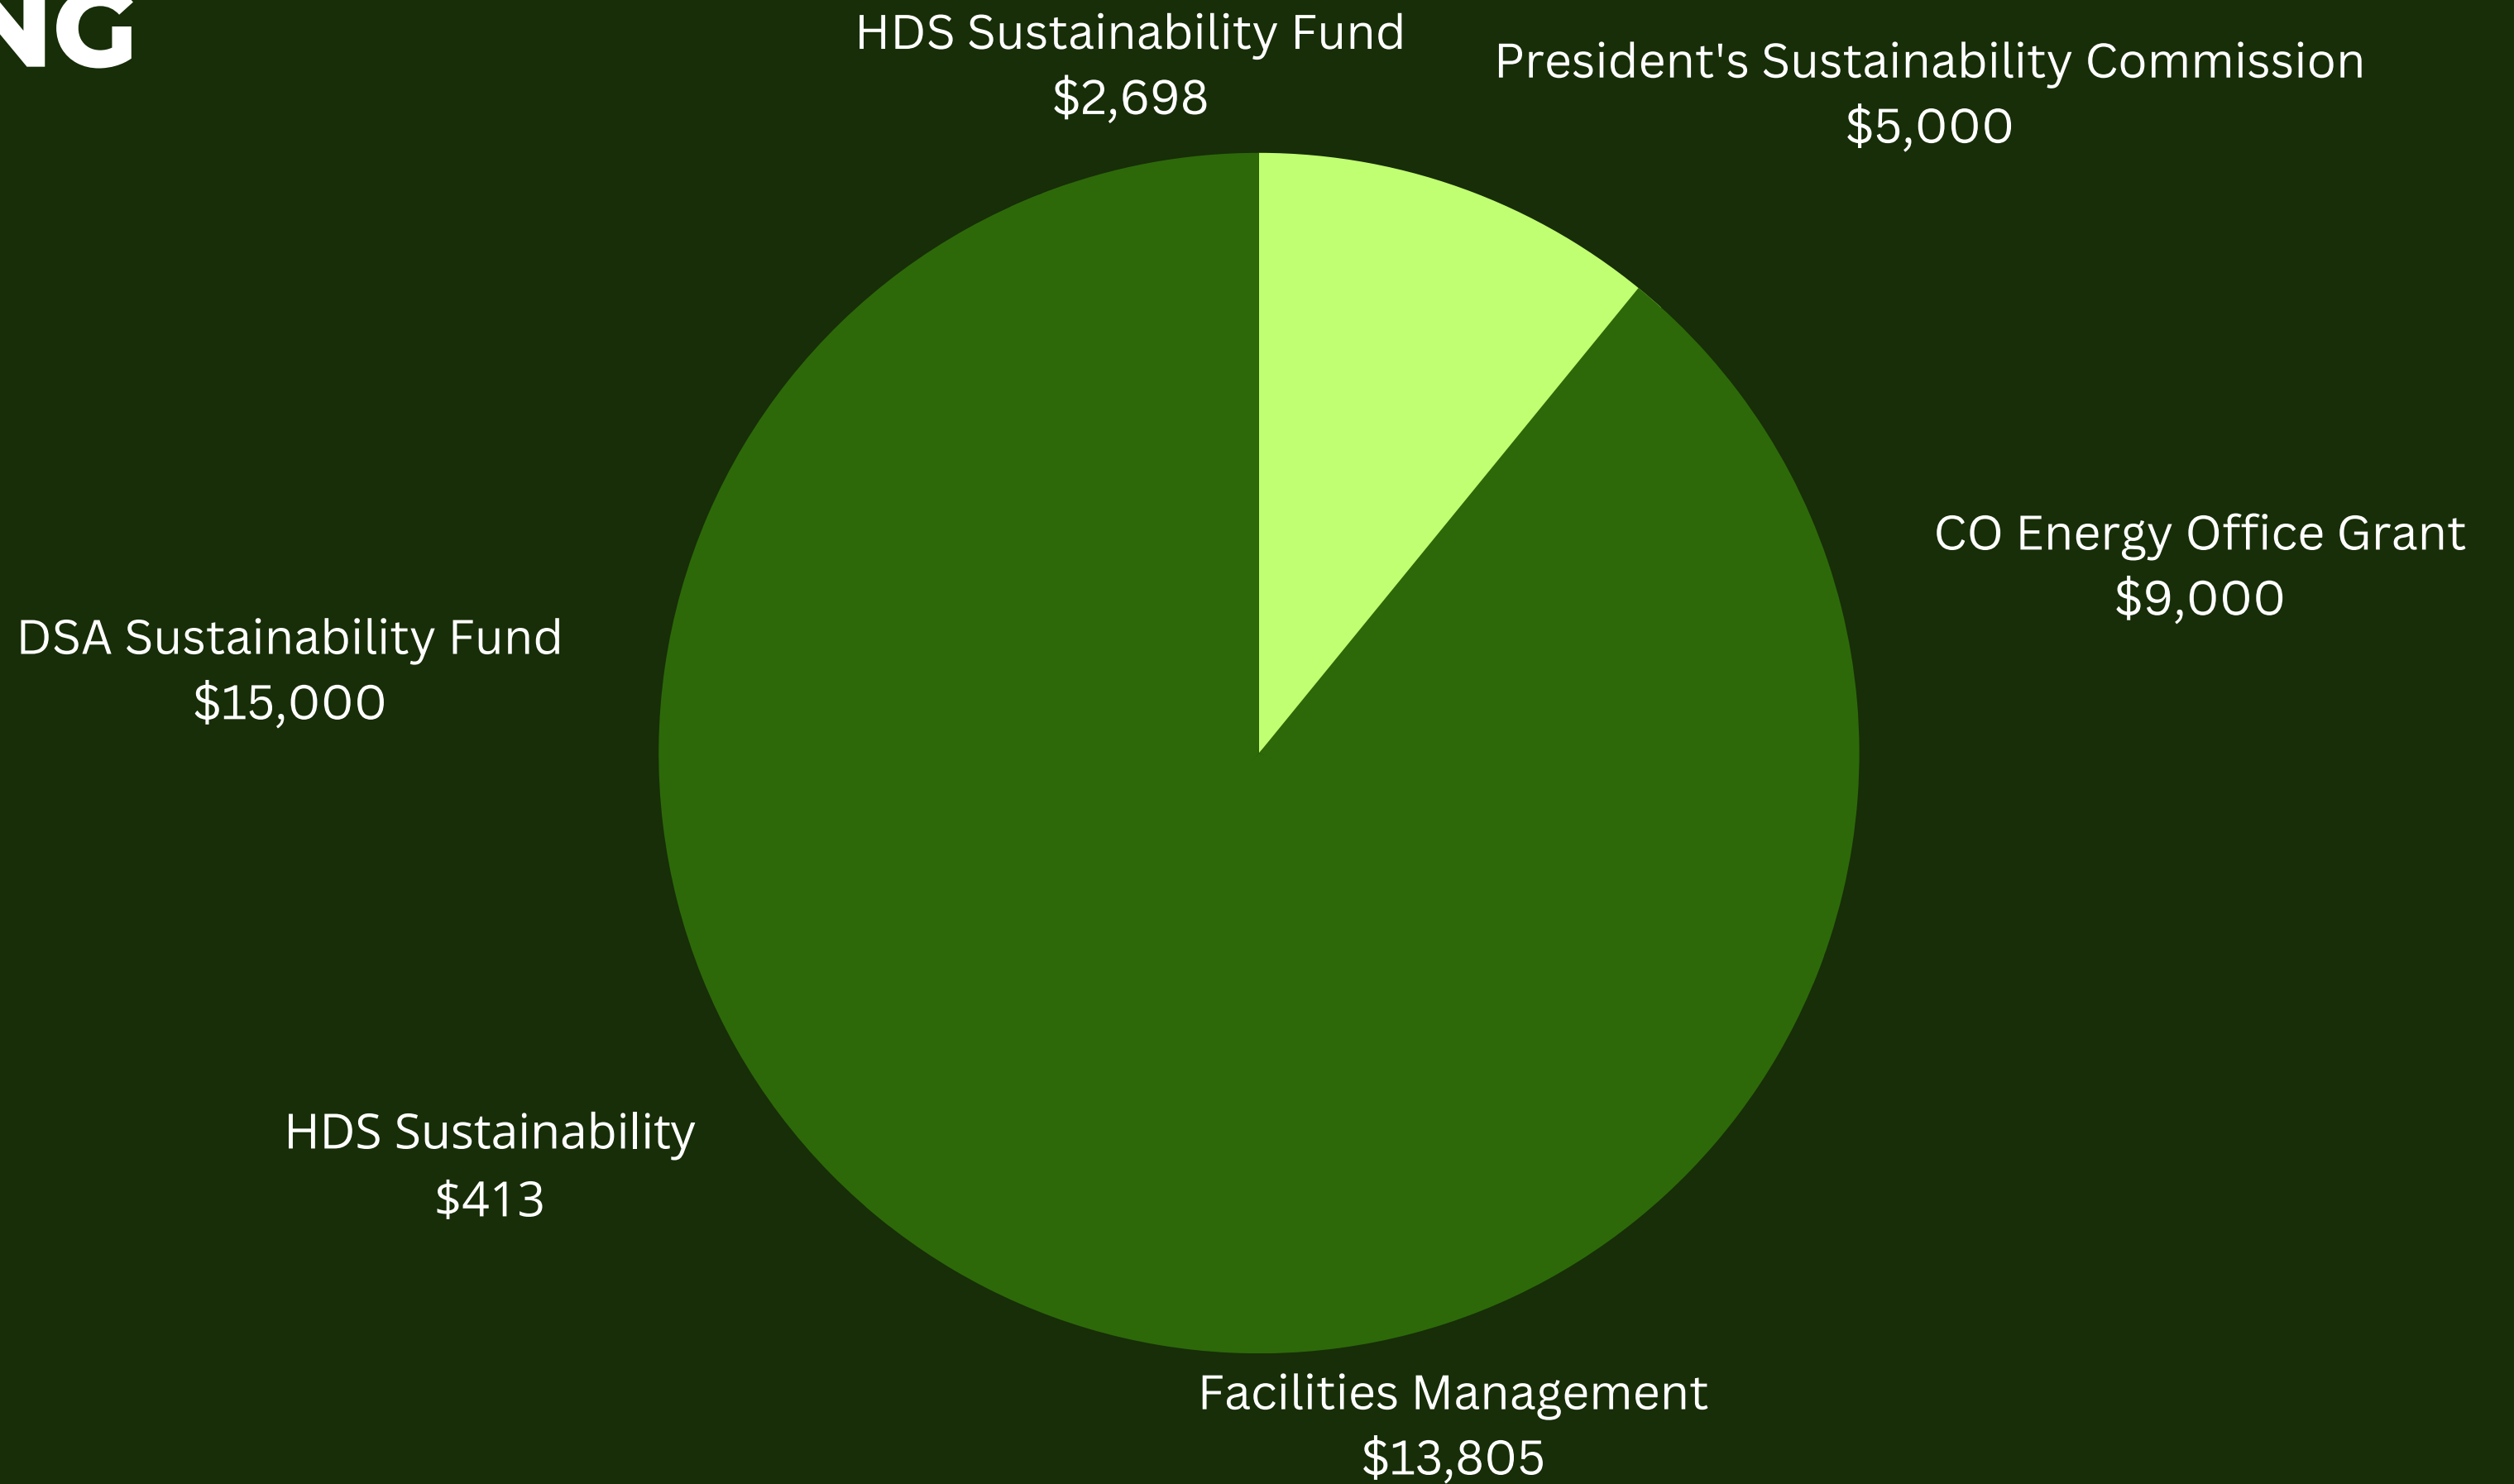

# EV CHARGER

AT THE CSU MOUNTAIN CAMPUS

# FUNDING

\$45,915

***Harbison Research &  
Education Building***

**COLORADO STATE UNIVERSITY**